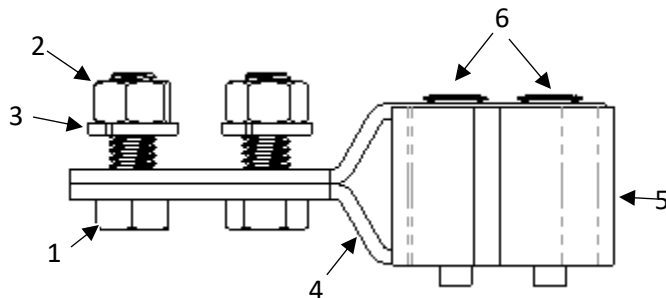

**TECHNICAL DATA SHEET: 0021003**  
**CABLE GUIDE, MONOPOLE, S.S.**  
**PN: 115-303-S**

**Application:**

Recommend use with Tuf-Tug Monopole Safe Climb System

Operating Temp. Range: 140°F (60°C) to -40°F (-40°C)

**APPLICABLE STANDARDS:**

OSHA / ANSI Z359.16 / TIA 222

	QTY	Component	Material	Finish
1	2	3/8-16 x 1.00 Hex Head Cap Screw – Grade 5	304 Stainless Steel	Natural
2	2	3/8"-16 Hex Nut	304 Stainless Steel	Natural
3	2	3/8" Split lock washer	304 Stainless Steel	Natural
4	1	Cable Guide Side Brackets	304 Stainless Steel	Natural
5	1	Cable Guide Adaptor	Santoprene	Black
6	2	Tubular Rivet	304 Stainless Steel	Natural