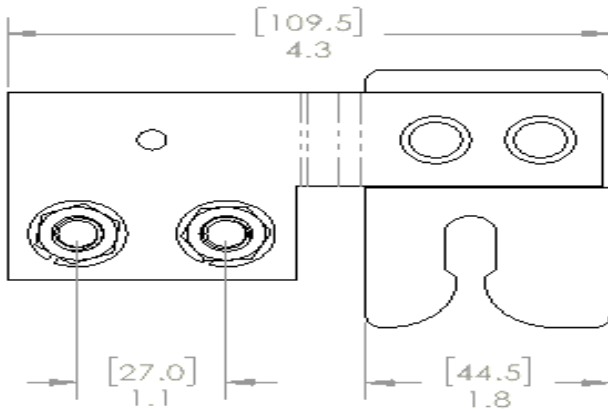

**TECHNICAL DATA SHEET: 0021003**  
**CABLE GUIDE, MONOPOLE, S.S.**  
**PN: 115-303-S**

**Application:**

Recommend use with Tuf-Tug Monopole Safe Climb System

Operating Temp. Range: 140°F (60°C) to -40°F (-40°C)

**APPLICABLE STANDARDS:**

OSHA / ANSI Z359.16 / TIA 222

	QTY	Component	Material	Finish
1	2	3/8-16 x 1.00 Hex Head Cap Screw – Grade 5	304 Stainless Steel	Natural
2	2	3/8"-16 Hex Nut	304 Stainless Steel	Natural
3	2	3/8" Split lock washer	304 Stainless Steel	Natural
4	1	Cable Guide Side Brackets	304 Stainless Steel	Natural
5	1	Cable Guide Adaptor	Santoprene	Black
6	2	Tubular Rivet	304 Stainless Steel	Natural