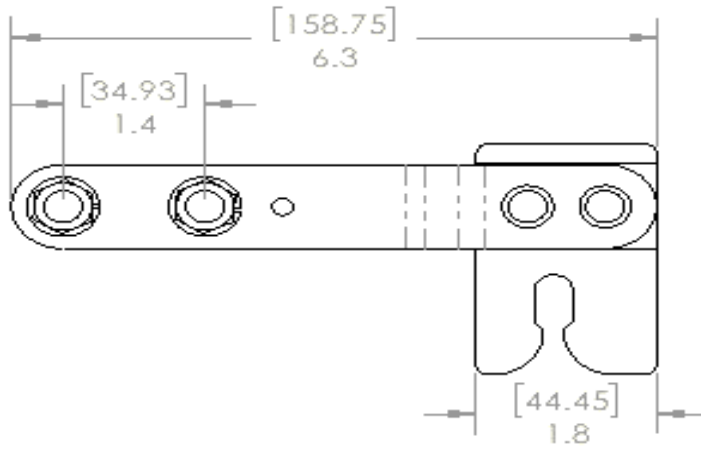

TECHNICAL DATA SHEET: 002101
CABLE GUIDE, LADDER MOUNT, S.S.
PN: 115-203-S

Application:

For use on solid rung ladders up to 1.125" diameter

Recommend use with Tuf-Tug Ladder Safe Climb System

Operating Temp. Range: 140°F (60°C) to -40°F (-40°C)

APPLICABLE STANDARDS:
 OSHA / ANSI Z359.16 / TIA 222

	QTY	Component	Material	Finish
1	1	.375 x 1.000 x 2.000 U Bolt	304 Stainless Steel	Natural
2	2	3/8"-16 Hex Nut	304 Stainless Steel	Natural
3	2	3/8" Split lock washer	304 Stainless Steel	Natural
4	1	Cable Guide Side Brackets	304 Stainless Steel	Natural
5	1	Cable Guide Adaptor	Santoprene	Black
6	2	Tubular Rivet	304 Stainless Steel	Natural