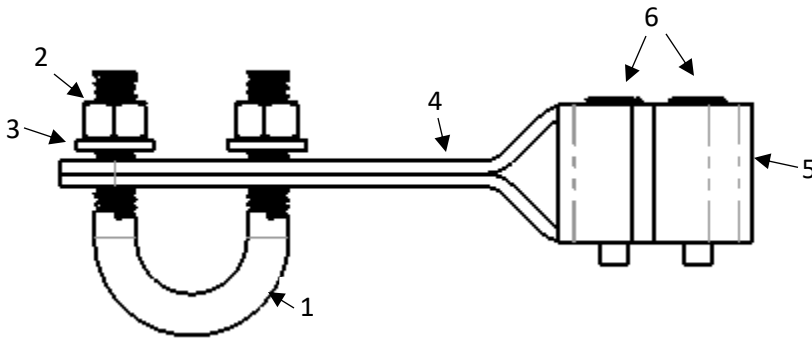

TECHNICAL DATA SHEET: 002101
CABLE GUIDE, LADDER MOUNT, S.S.
PN: 115-203-S

Application:

For use on solid rung ladders up to 1.125" diameter

Recommend use with Tuf-Tug Ladder Safe Climb System

Operating Temp. Range: 140°F (60°C) to -40°F (-40°C)

APPLICABLE STANDARDS:
 OSHA / ANSI Z359.16 / TIA 222

	QTY	Component	Material	Finish
1	1	.375 x 1.000 x 2.000 U Bolt	304 Stainless Steel	Natural
2	2	3/8"-16 Hex Nut	304 Stainless Steel	Natural
3	2	3/8" Split lock washer	304 Stainless Steel	Natural
4	1	Cable Guide Side Brackets	304 Stainless Steel	Natural
5	1	Cable Guide Adaptor	Santoprene	Black
6	2	Tubular Rivet	304 Stainless Steel	Natural